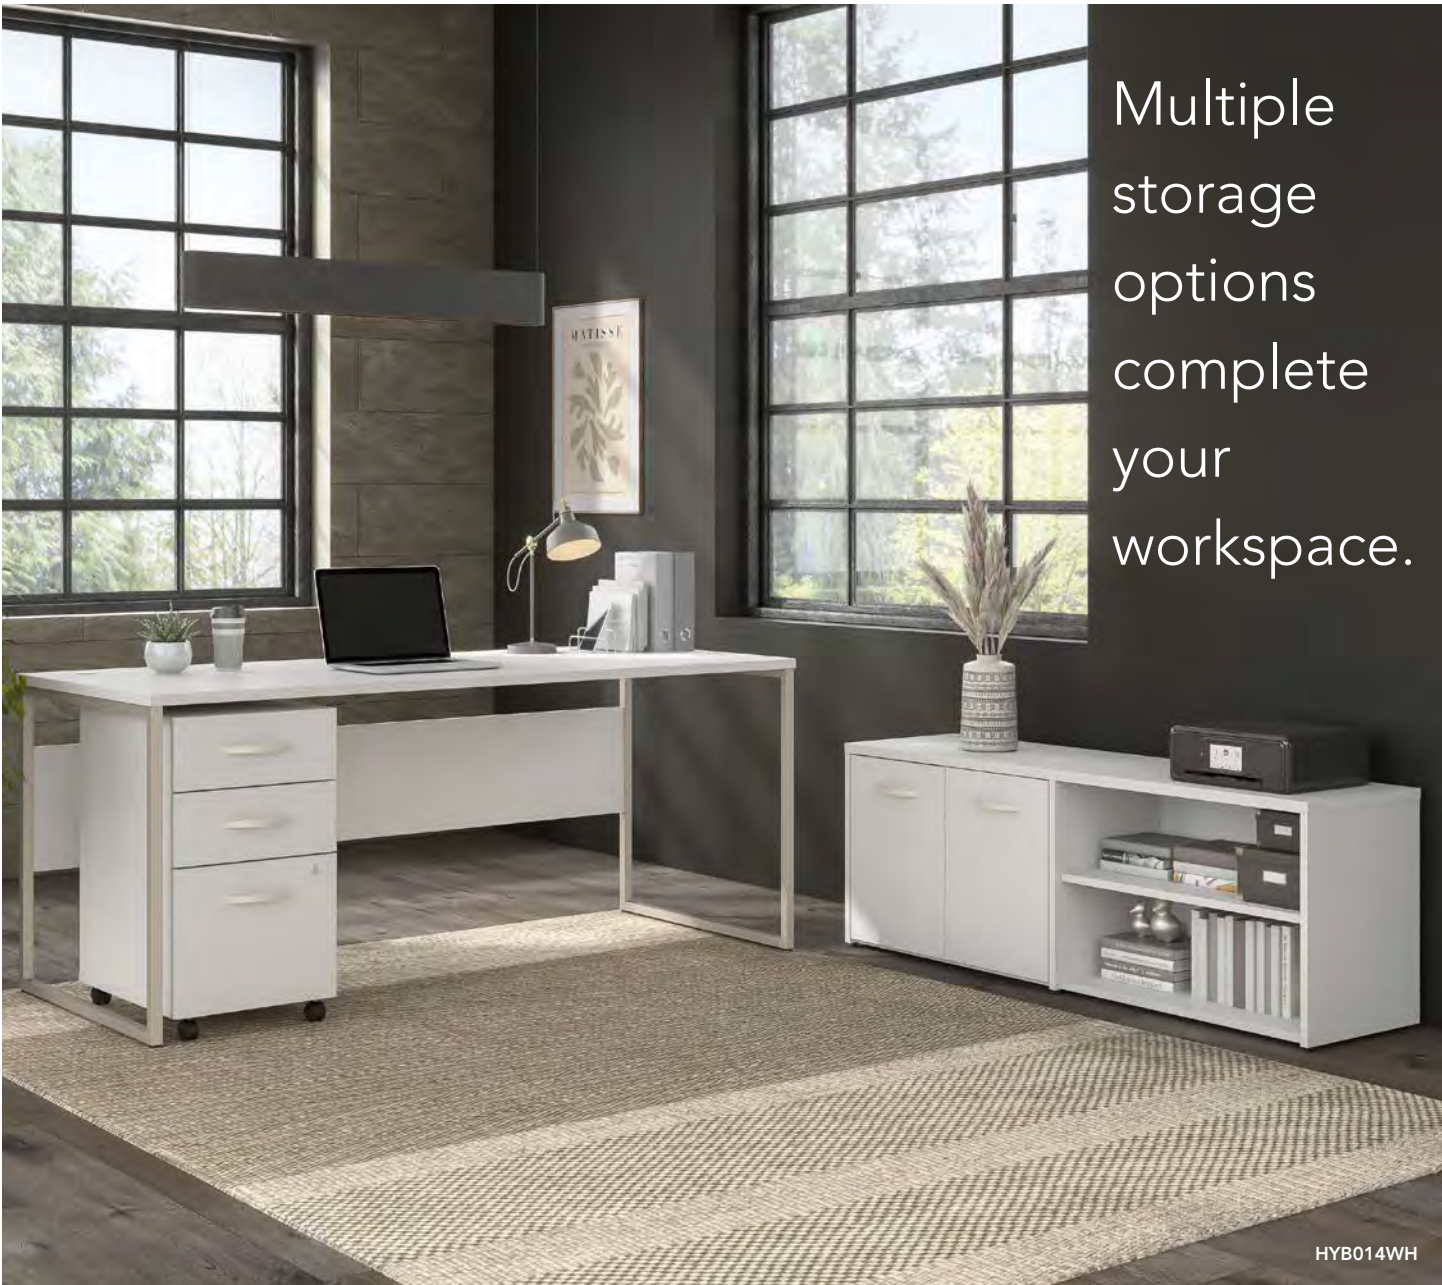

Multiple storage options complete your workspace.

HYB014WH